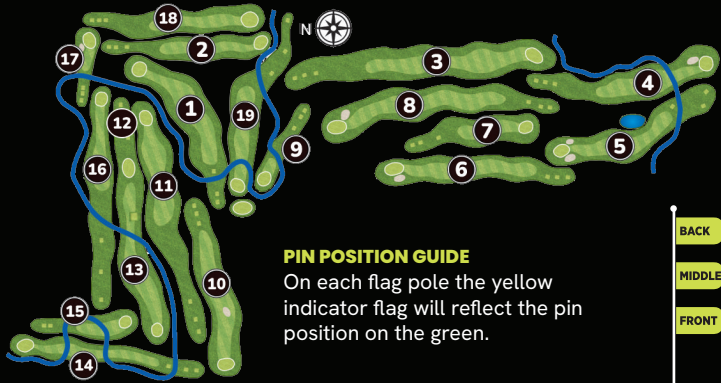

Explore the Course

PIN POSITION GUIDE

On each flag pole the yellow indicator flag will reflect the pin position on the green.

- BACK
- MIDDLE
- FRONT

Text N' Take

TRY OUR FOOD CONCIERGE SERVICE TODAY!

Text your name + order to 905-906-8887. Pick up your order in the clubhouse after playing the ninth hole.